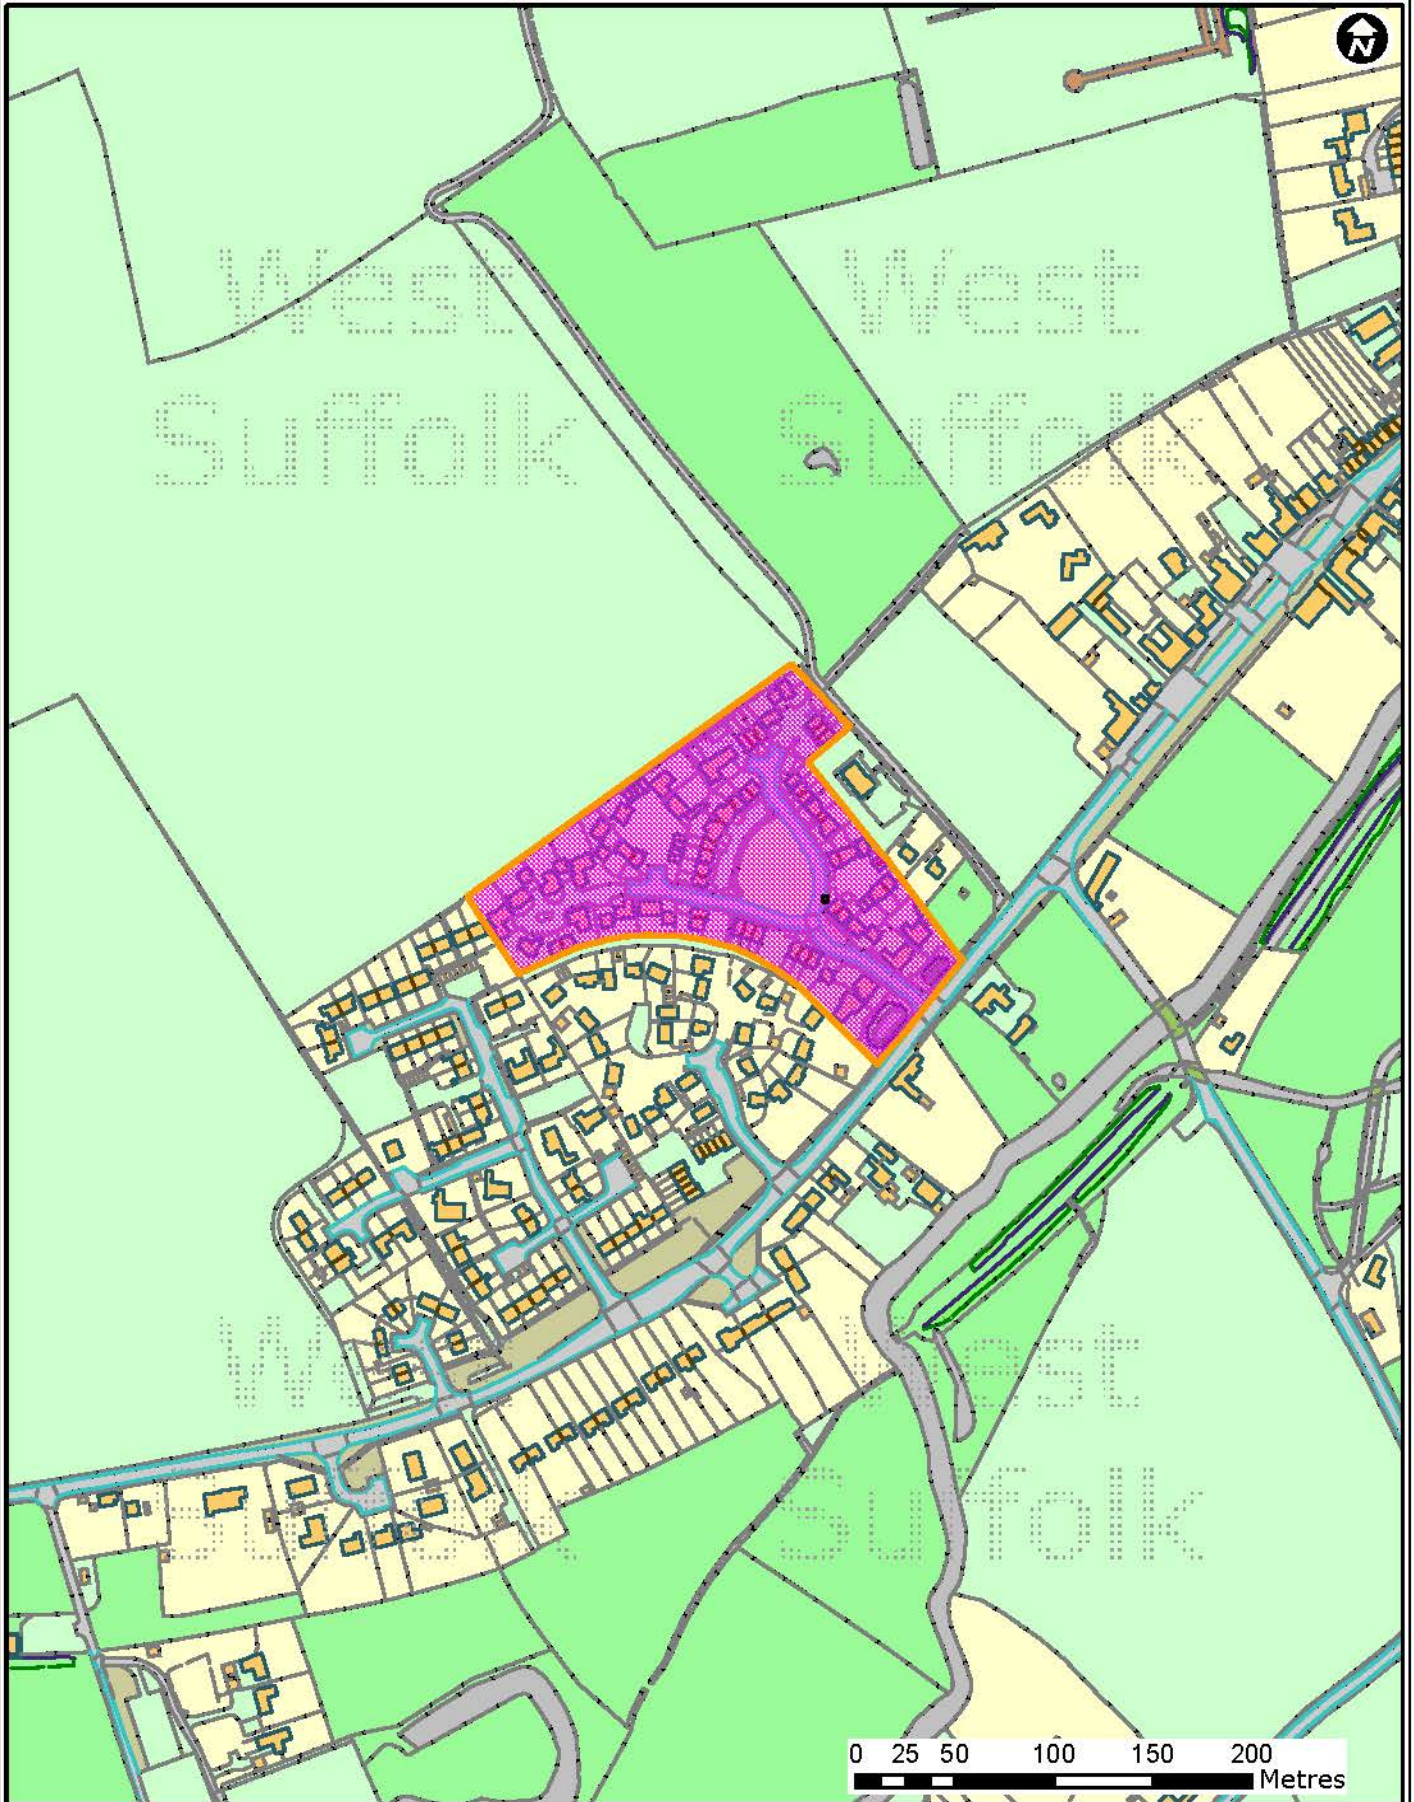

**NMA(B)/12/0461**

Land East of the Granary, Stoke Road, Clare

Forest Heath • St Edmundsbury

**West Suffolk**  
working together

© Crown Copyright and database rights 2015 Ordnance Survey 100019675/100023282. You are not permitted to copy, sub-license, distribute or sell any of this data to third parties in any form. Use of this data is subject to terms and conditions. See [www.westsuffolk.gov.uk/disclaimer.cfm](http://www.westsuffolk.gov.uk/disclaimer.cfm).

**Scale: 1:3,820**  
**Date: 15/08/2016**